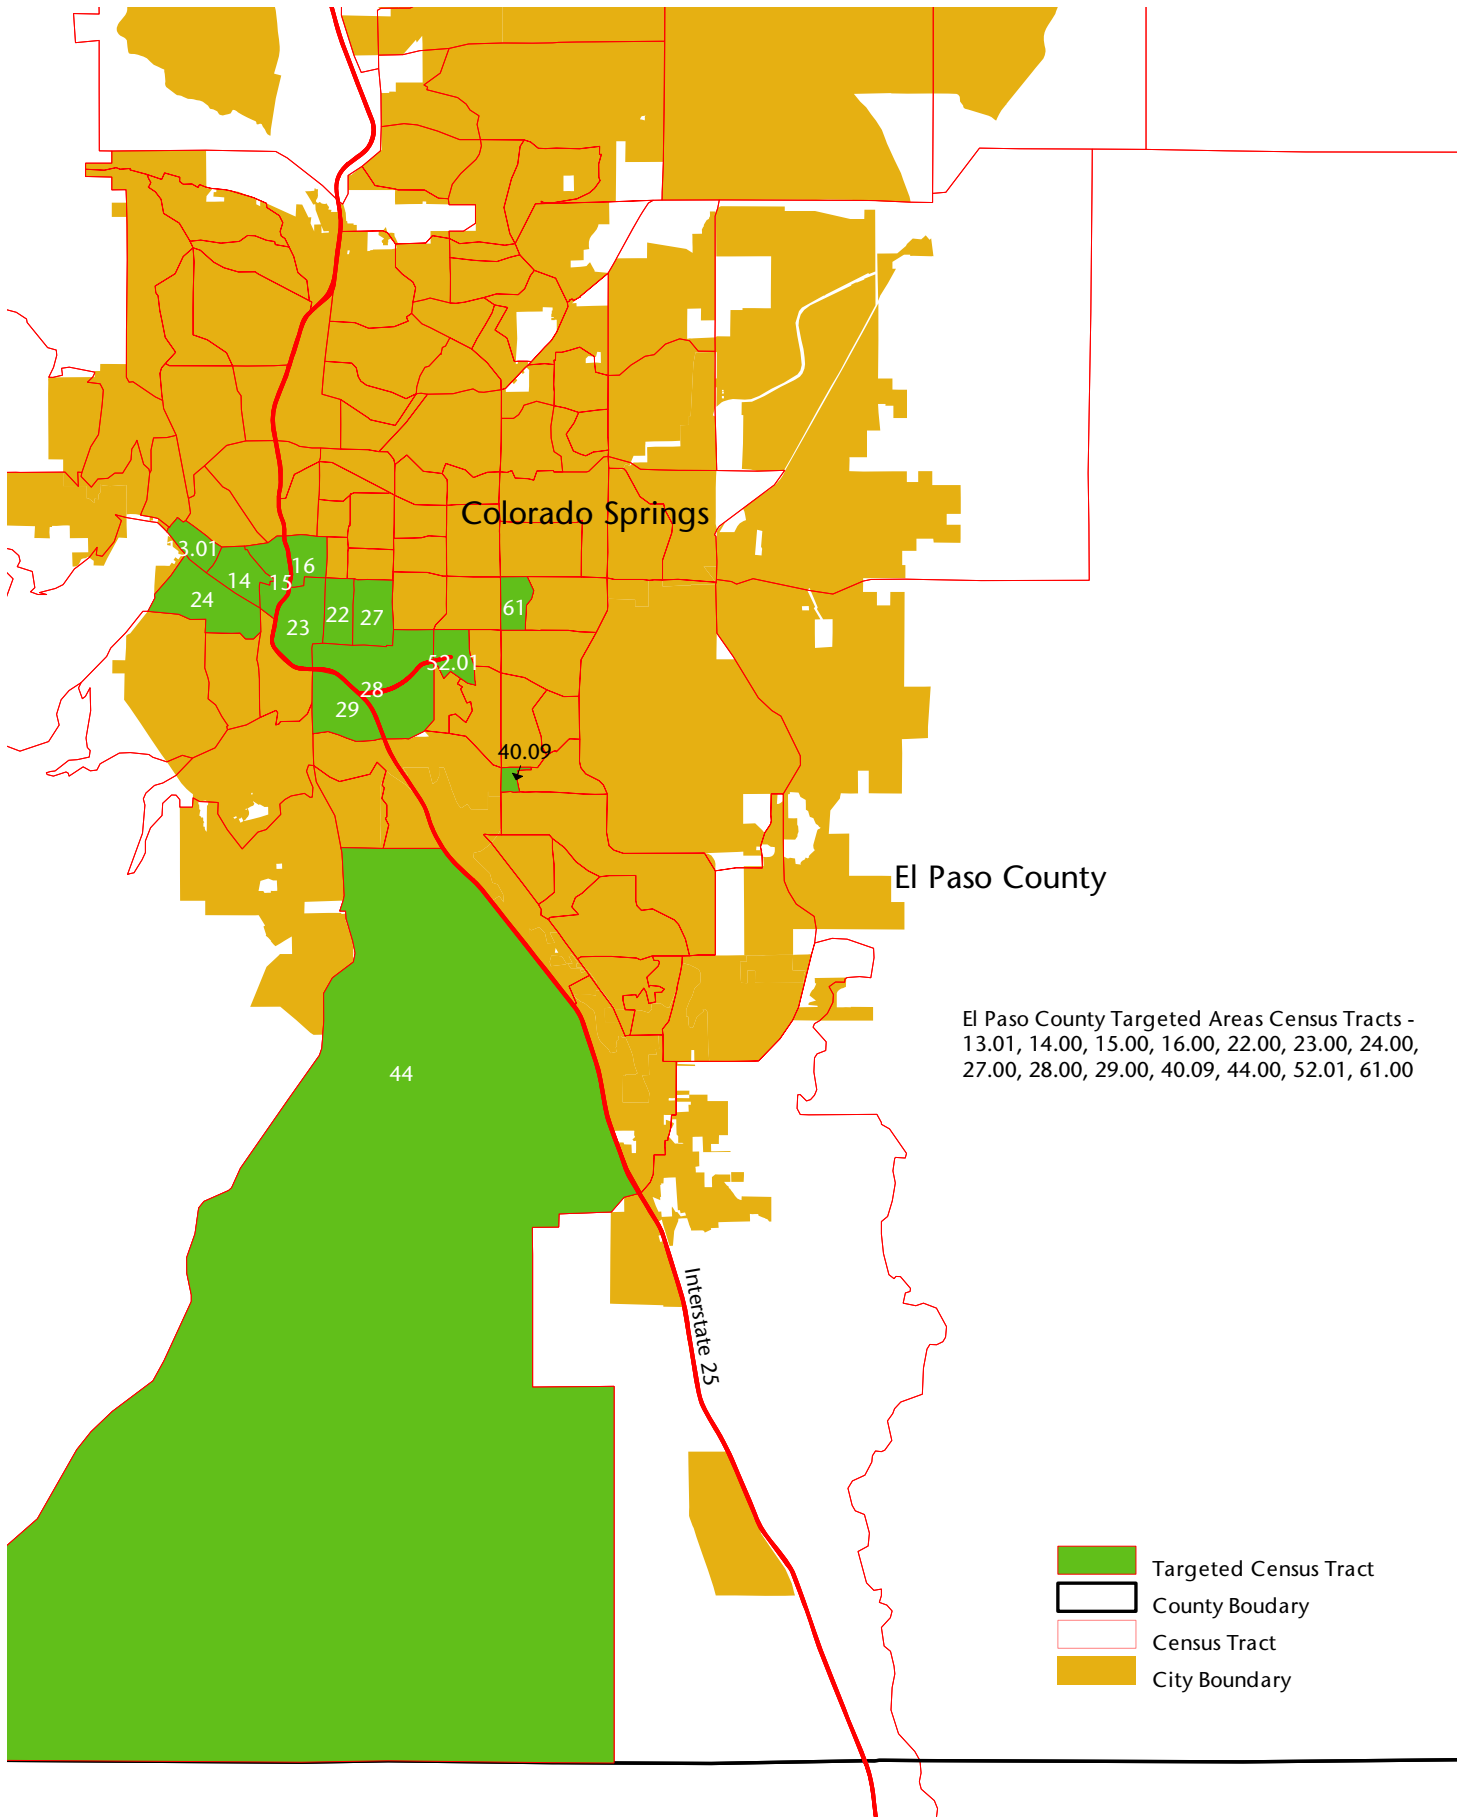

chfa mrb targeted areas El Paso County

El Paso County Targeted Areas Census Tracts -
13.01, 14.00, 15.00, 16.00, 22.00, 23.00, 24.00,
27.00, 28.00, 29.00, 40.09, 44.00, 52.01, 61.00

- Targeted Census Tract
- County Boudary
- Census Tract
- City Boundary